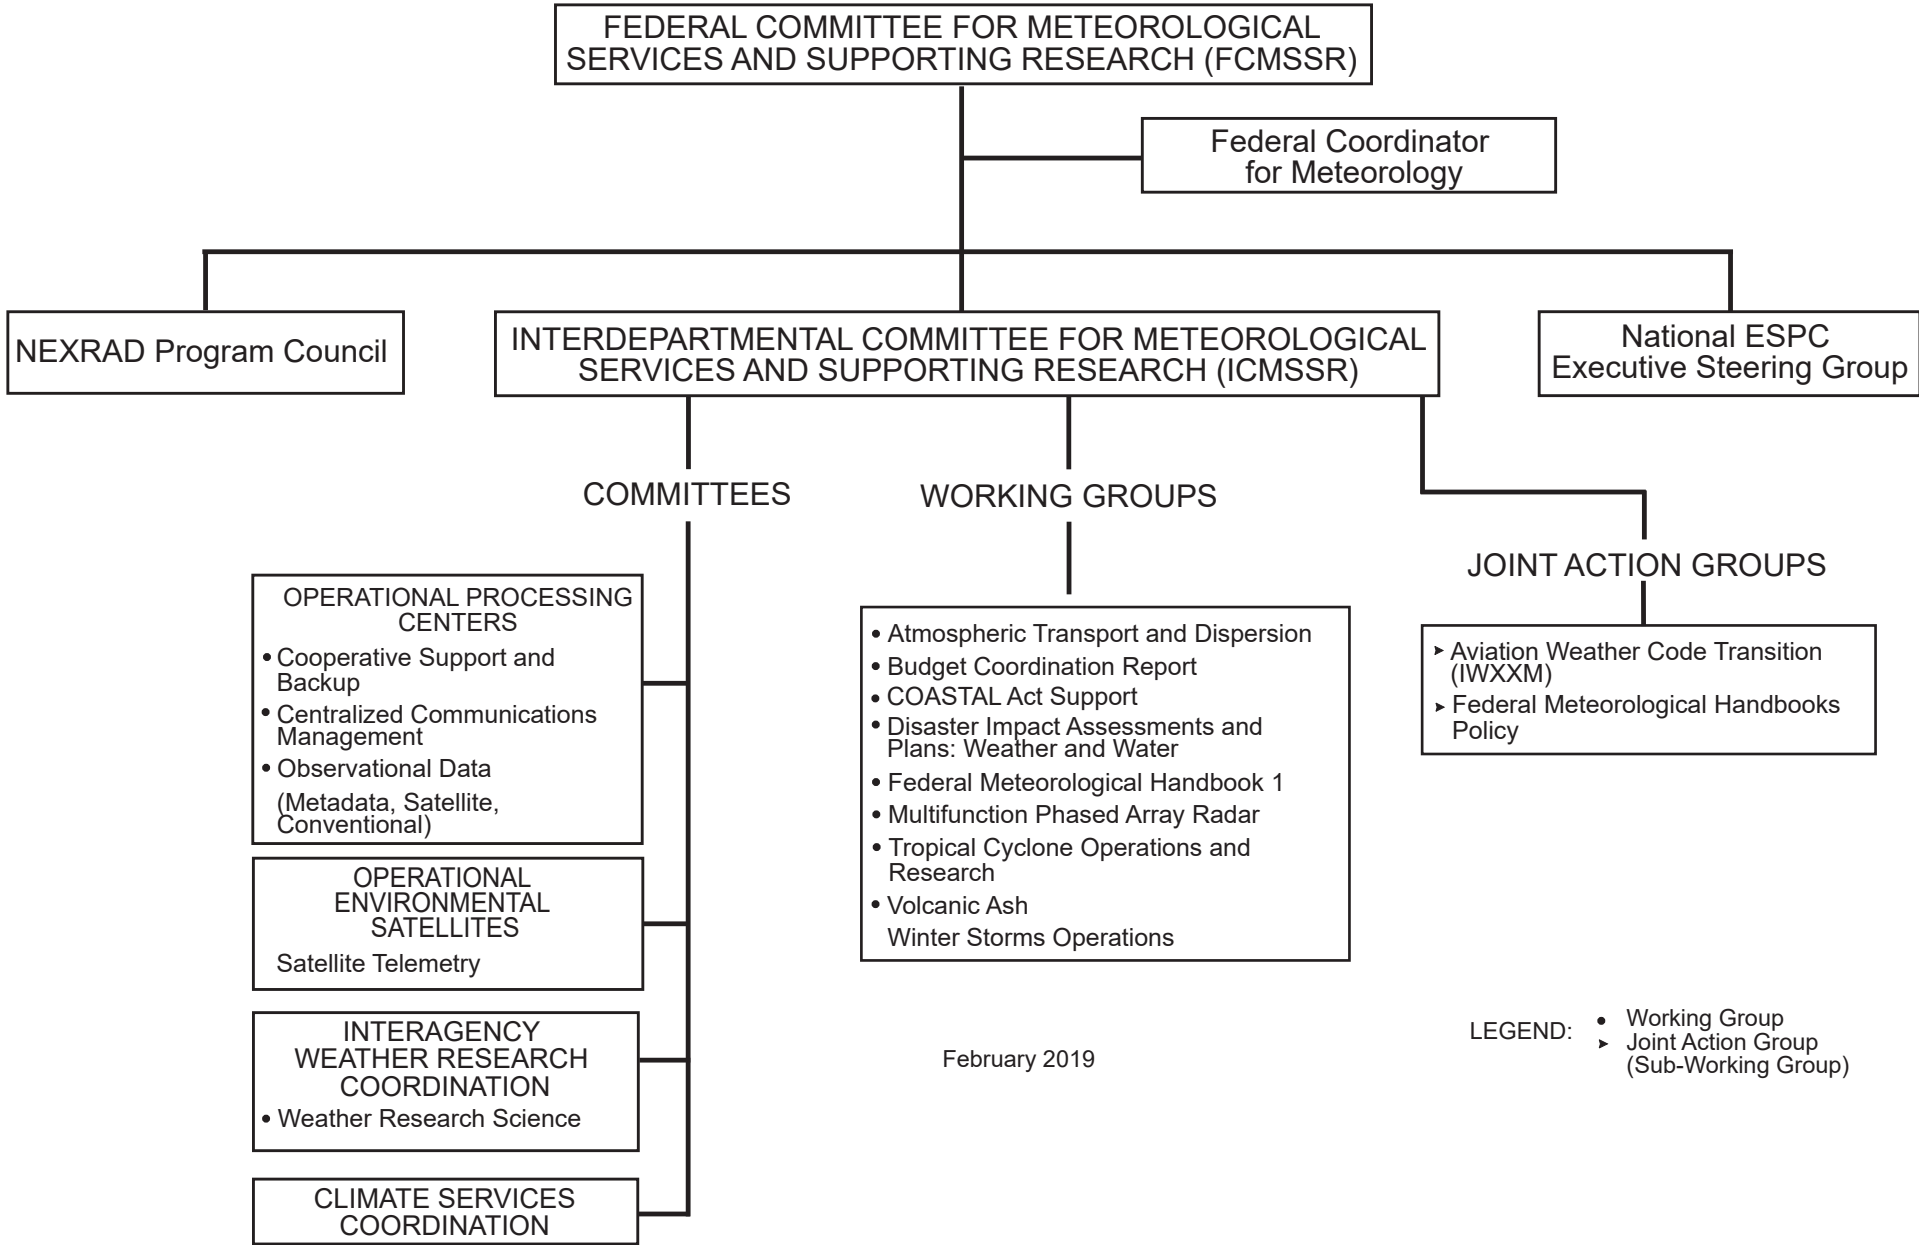

FEDERAL METEOROLOGICAL COORDINATING INFRASTRUCTURE

February 2019

LEGEND: • Working Group
▶ Joint Action Group (Sub-Working Group)